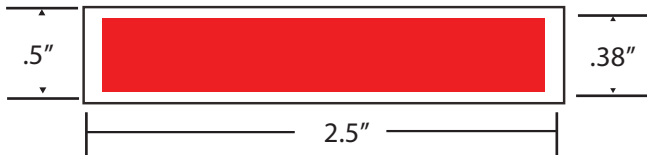

Small Band

2.5" x 0.25" x 0.10"

Imprint Area: 0.157" x 2.3"

RED = PRINTABLE AREA

Large Band

2.5" x 0.5" x 0.10"

Imprint Area: 2.3" x 0.38"

RED = PRINTABLE AREA